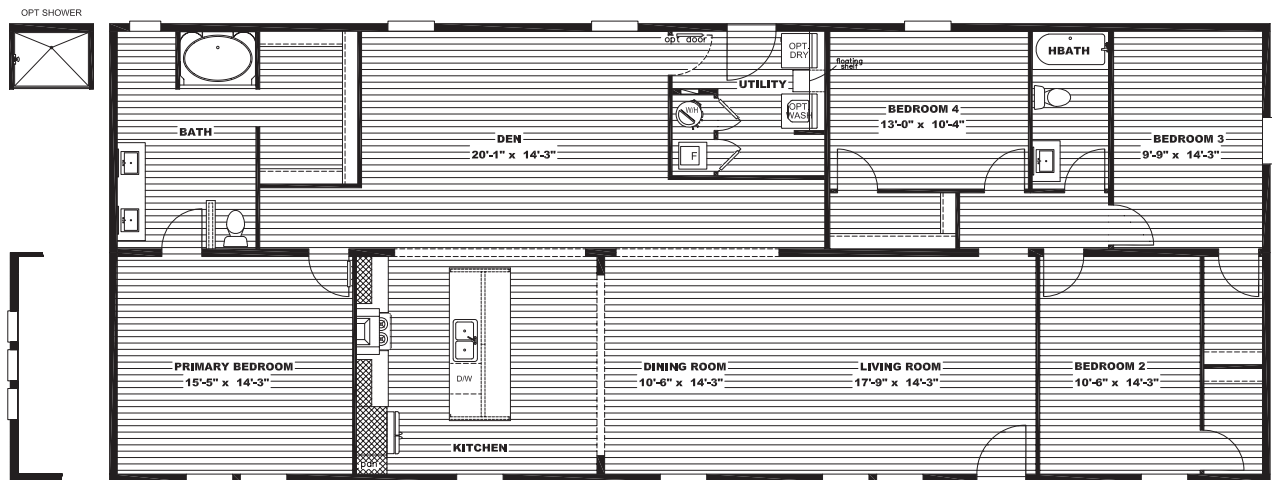

ADVENTURE SERIES

Everest

4 beds | 2 baths | 2,280 sq. ft. | 32x76

The home series, floor plans, photos, renderings, specifications, features, pricing, materials and availability shown will vary by retailer and state, and are subject to change without notice.