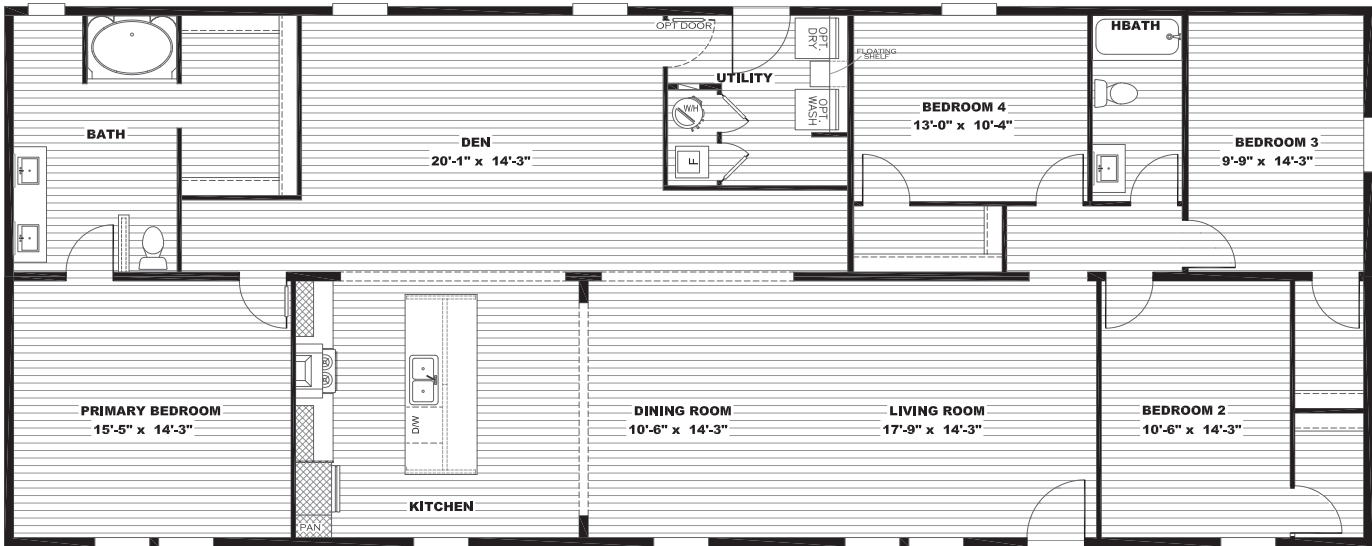

ADVENTURE SERIES

Everest

4 beds | 2 baths | 2,280 sq. ft. | 32x76

The home series, floor plans, photos, renderings, specifications, features, pricing, materials and availability shown will vary by retailer and state, and are subject to change without notice.