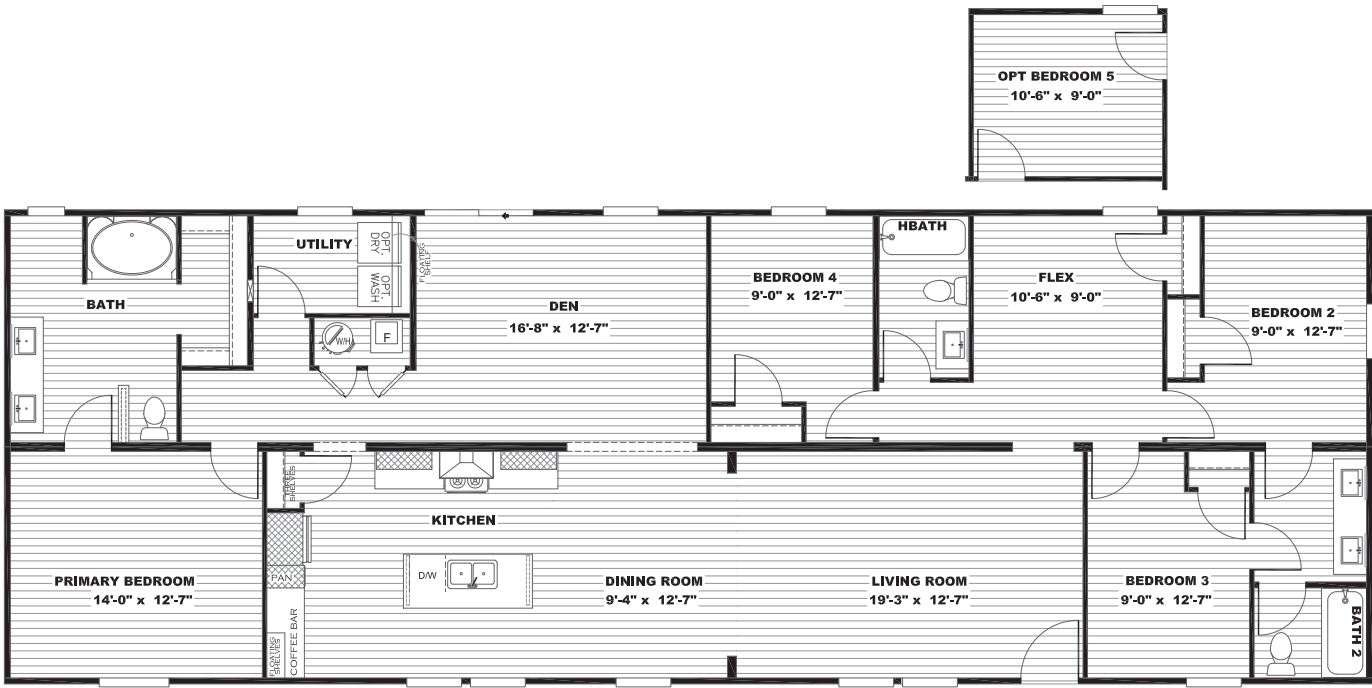

# Rainier

4/5 beds | 3 baths | 2,001 sq. ft. | 28x76

The home series, floor plans, photos, renderings, specifications, features, pricing, materials and availability shown will vary by retailer and state, and are subject to change without notice.